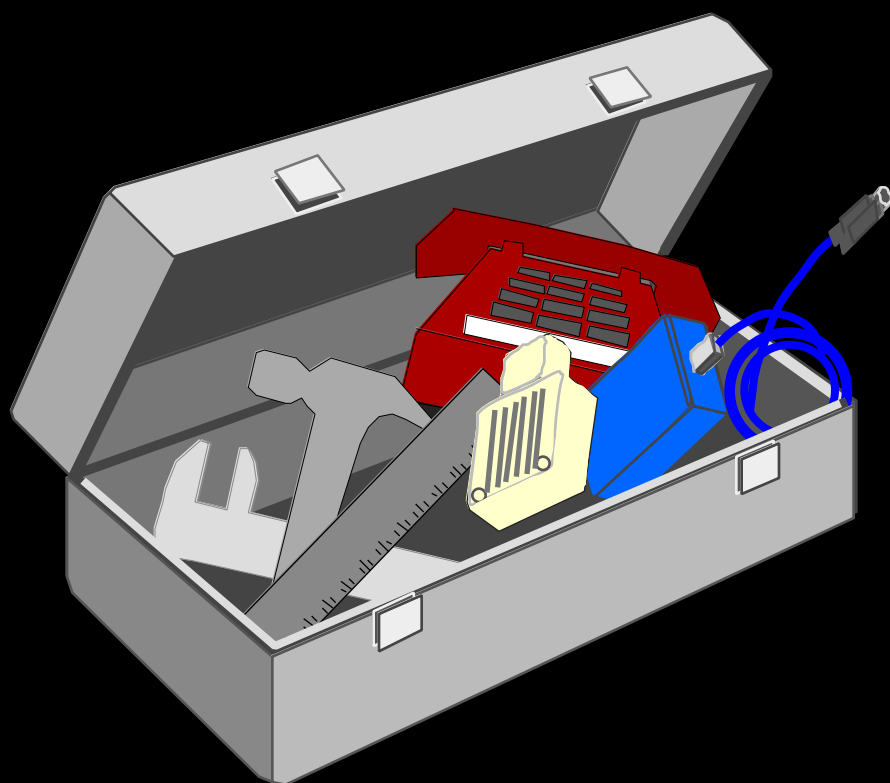

Demonstration