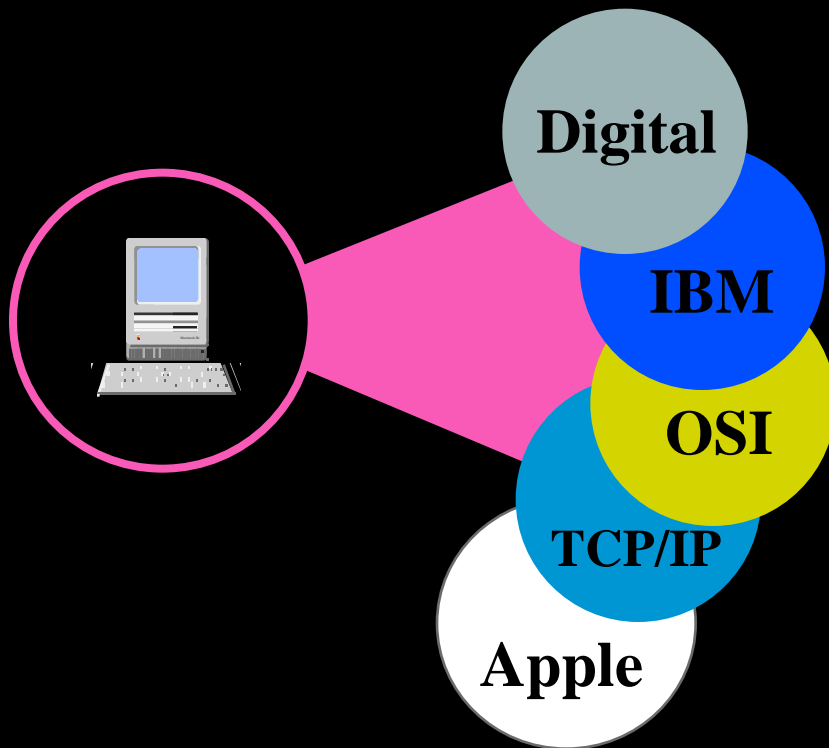

Objective

- To provide developers with standard access to networking and communications services
- Support key multivendor environments