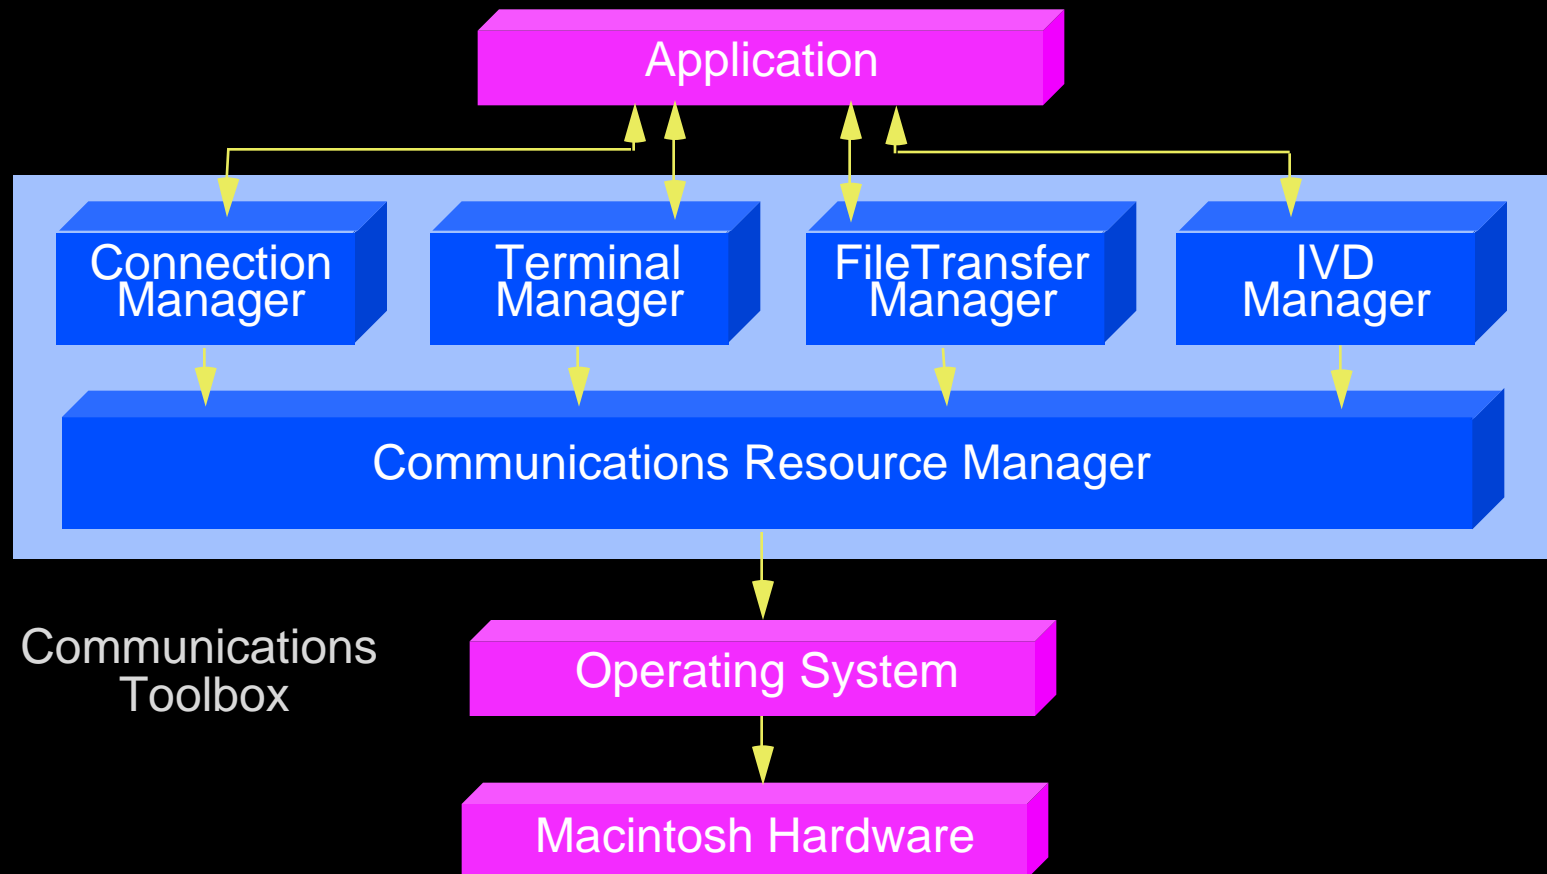

# Macintosh Communications Toolbox

---

# Macintosh Communications Toolbox Integrated Into System 7.0

- Data connections
- Terminal emulations
- File transfer services

# High Level Flowchart

# Areas of Opportunity

---

- SNA/IBM connection, terminal and file transfer tools
- Graphics terminal tools
- Kermit and other file transfer tools
- Tools supporting other environments
  - HP, Wang, Honeywell, Tandem