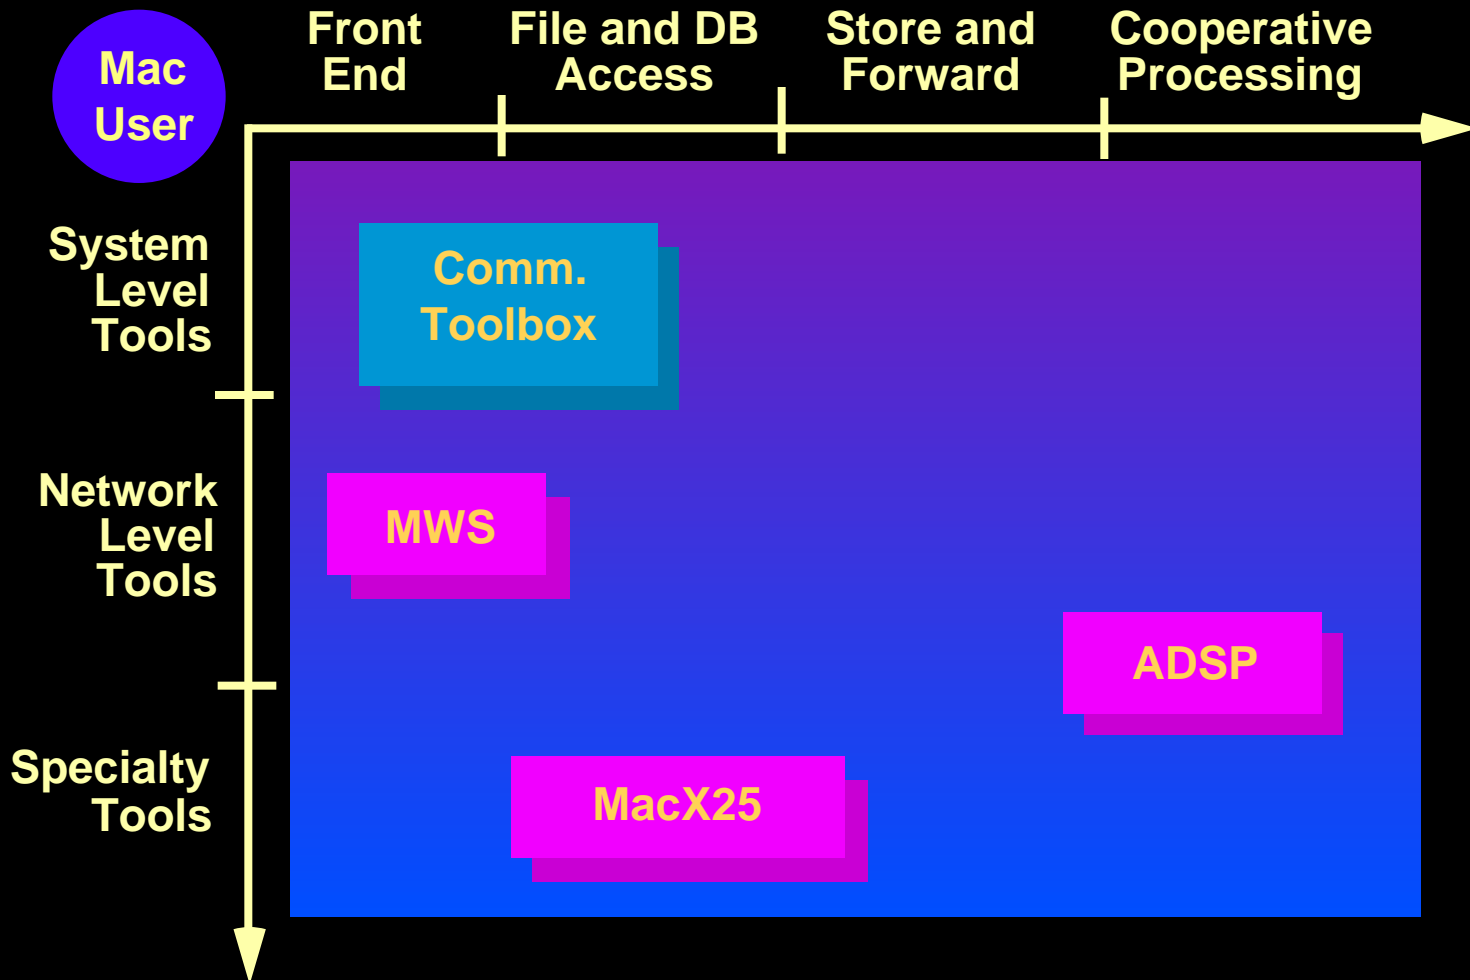

# Macintosh Communications Toolbox

---

# Macintosh Communications Toolbox Integrated Into System 7.0

- Data connections
- Terminal emulations
- File transfer services

# High Level Flowchart

# Areas of Opportunity

---

- SNA/IBM connection, terminal and file transfer tools
- Graphics terminal tools
- Kermit and other file transfer tools
- Tools supporting other environments
  - HP, Wang, Honeywell, Tandem