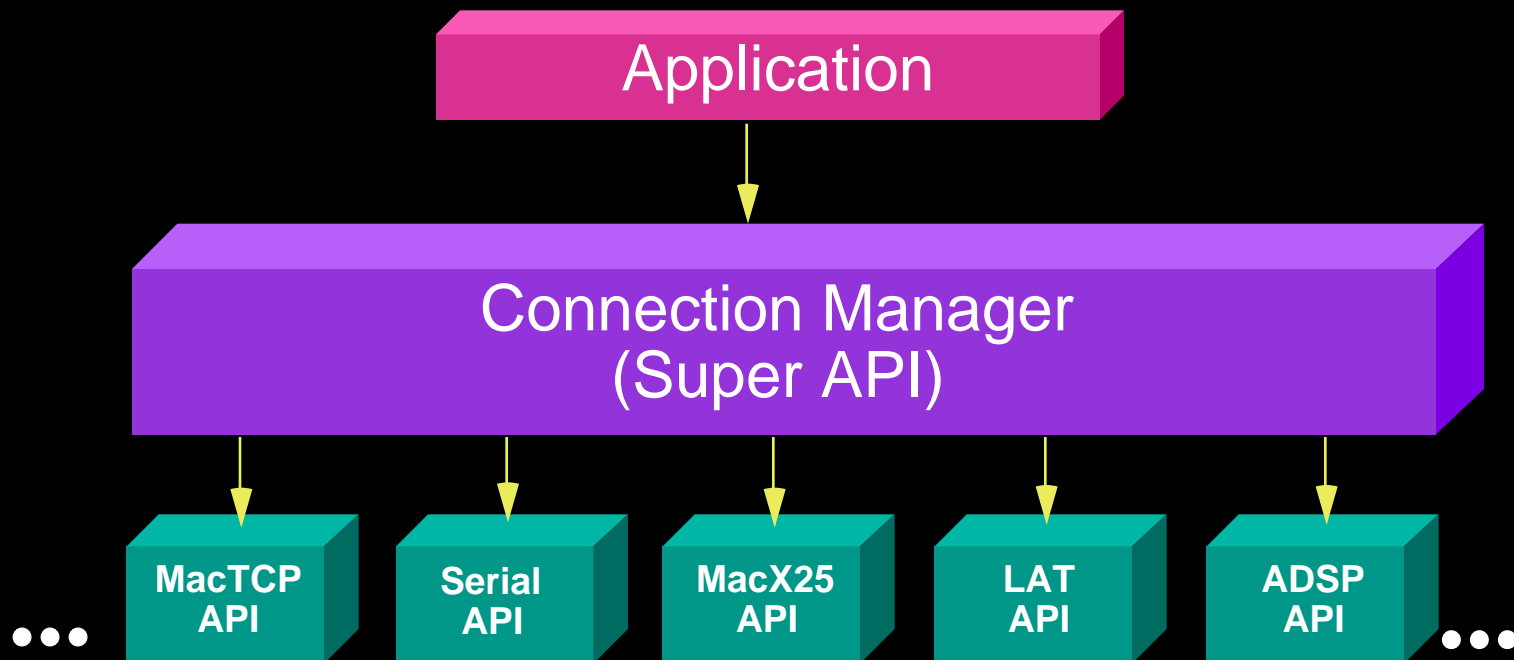

# Macintosh Communications Toolbox Integrated Into System 7.0

- Data connections
- Terminal emulations
- File transfer services

# Objective

- To provide developers with standard access to networking and communications services
- Support key multivendor environments

# High Level Flowchart

# Connection Manager