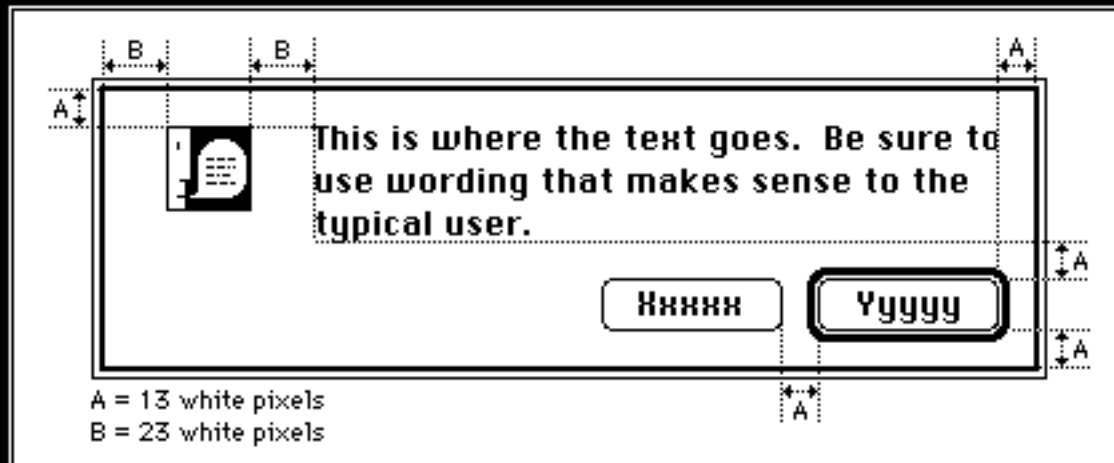

Finder

- Moveable Modal Dialog
  - Good status bar
- Consistent Dialog Box Layout